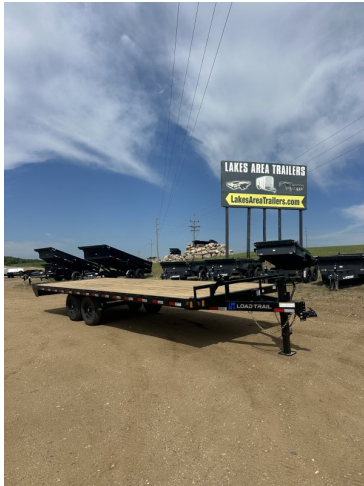

2026 LOAD TRAIL 102X24 DECKOVER TRAILER

\$7,095

Stock #: LDT1695

VIN: 4ZEDK2428T1385191

Category: Deckover

Cond.: New

Year: 2026

Make: Load Trail

Model: DK0224072_84181

Color: Black

Width: 102" **Length:** 24'

GVWR: 14K

ADDITIONAL DETAILS: Weight: 4,270, Payload: 9,730, Axle (lbs): 7,000, Axles: 2, Pull Type: Bumper, Construction: Steel

FEATURES:

6" CHANNEL FRAME

2-7000LB AXLES W/ELECTRIC BRAKES

ST235/80/R16 10 PLY TIRES

2 5/16" ADJ. COUPLER

YELLOW PINE TREATED DECKING

REAR SLIDE IN RAMPS 8'X16"

16" ON CENTER CROSSMEMBERS

1-10K SPRING LOADED DROP LEG JACK

LED LIGHTS