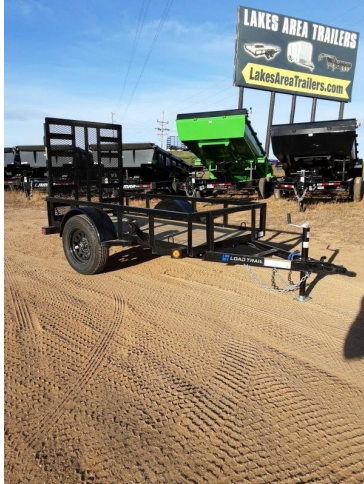

2024 LOAD TRAIL 4X8 UTILITY TRAILER

~~\$1,850~~ **\$1,500**

Stock #: LDT1565

VIN: 4ZESA0818R1311603

Category: Utility

Cond.: New

Year: 2024

Make: Load Trail

Model: SE4808031_68139

Color: Black

Width: 4' **Length:** 8'

GVWR: 3K

ADDITIONAL DETAILS: Weight: 688, Payload: 2,307, Axle (lbs): 3,500, Axles: 1, Pull Type: Bumper, Construction: Steel

FEATURES:

3500LB DEXTER SPRING AXLE

ST205/75/R15 6 PLY TIRES

2" A-FRAME CAST COUPLER

TREATED WOOD DECKING

SMOOTH PLATE ROUND FENDERS

4' FOLD IN GATE

EXPANDED METAL ON GATE

24" CROSSMEMBERS

1-2000LB JACK

LED LIGHTS

COLD WEATHER WIRING HARNESS

4 U-HOOKS

SQUARE TUBING SIDE RAILS

SPRING ASSIST ON FOLD GATE

SPARE TIRE MOUNT

BLACK

RENT TO OWN-EVERYONE APPROVED!