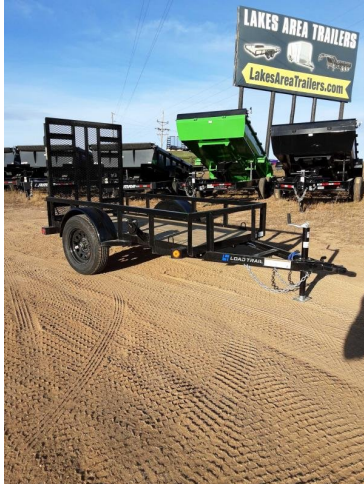

2024 LOAD TRAIL 4X8 UTILITY TRAILER

~~\$1,850~~ **\$1,500**

Stock #: LDT1566

VIN: 4ZESA0813R1311508

Category: Utility

Cond.: New

Year: 2024

Make: Load Trail

Model: SE4808031_68139

Color: Black

Width: 4' **Length:** 8'

GVWR: 3K

ADDITIONAL DETAILS: Weight: 688, Payload: 2,307, Axle (lbs): 3,500, Axles: 1, Pull Type: Bumper, Construction: Steel

FEATURES:

3500LB DEXTER SPRING AXLE

ST205/75/R15 6 PLY TIRES

2" A-FRAME CAST COUPLER

TREATED WOOD DECKING

SMOOTH PLATE ROUND FENDERS

4' FOLD IN GATE

EXPANDED METAL ON GATE

24" CROSSMEMBERS

1-2000LB JACK

LED LIGHTS

COLD WEATHER WIRING HARNESS

4 U-HOOKS

SQUARE TUBING SIDE RAILS

SPRING ASSIST ON FOLD GATE

SPARE TIRE MOUNT

BLACK

RENT TO OWN-EVERYONE APPROVED!