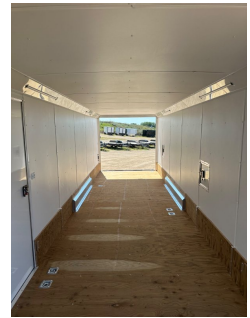

#NEO2122 Continued ...