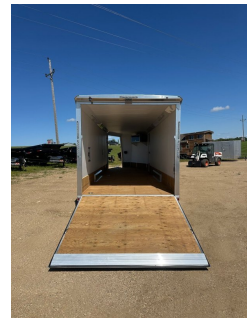

#NEO2122 Continued ...